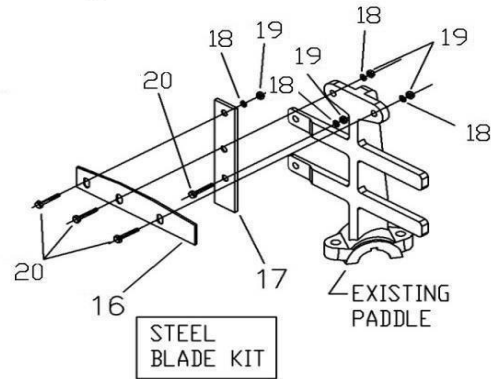

PADDLE ASSEMBLY

8P

PADDLE ASSEY H8P					
#	SKU #	PART #	DESCRIPTION	6P	8P
1	0225FG01AS	096305	END & CENTRAL PADDLE 8S-10S/MM8P LEFT - T582 - 096305	N/A	2
2	0225FG02AS	096304	END & CENTRAL PADDLE 8S-10S/MM8P RIGHT - T583 - 096304	N/A	2
3	0218FG02AS	096010	CAP PADDLE 4S-10S/MMP (R3) T573 - 096010	N/A	8
4	TOCD012300	226711	HEX BOLT HD 1/2" X 3" - 226711 - T481	N/A	6
5	TCCS012GAL	227854	HEX LOCK NUT 1/2" - T106 - 227854 - C304	N/A	6
6	0220CC2BX	T708	KEY, 3/8" X 1-5/8" - T708	N/A	4
*6	1000CC01ED	701013	KEY 3/8" X 1-3/4" - 701013 - T572 (OLD DIMENSTIONS)	N/A	4
RUBBER BLADE KIT H8P					
7	0200HN01AS	190970	WIPER 4S/10S, MMP-35 (R5) - T577 - 190970	N/A	4
8	0218LA01AS	436290	BLADE,4S-10S/MMP, TOP (R2) - T579 - 436290 - 496290	N/A	8
9	0225PL03AS	496099	BLADE, 8S-12SH/MM8P SIDE(R3) - T586 - 496099	N/A	2
10	0225HN01AS	190974	WIPER 8S-12S/MMP, SIDE M0564 (R3) - T587 - 190974	N/A	2
11	0225PL04AS	496098	BLADE, 8S-12SH/MM8P SIDE (R3) - T588 - 496098	N/A	2
12	RNPX038GAL	174986	PLAIN WASHER 3/8" - T112 - C139 - 174986 - 701032 - C140	N/A	44
13	TCCS038GAL	227830	HEX LOCK NUT 3/8" - 227830 - T114 - C142	N/A	18
14	TOCD038200	226250	HEX BOLT HD, GR5 3/8" X 2" - 226250 - T145- C158	N/A	4
15	TOCD038112	226230	HEX BOLT 3/8" X 1-1/2" - T176 - C141 - 226230	N/A	16
21	N/A	609910	RUBBER BLADE KIT 8S&P - 10S	N/A	1
STEEL BLADE KIT H8P					
16	0218PL01AS	436280	BLADE, 4S-6S/MM6P TOP (R3) - T575 - 436280	N/A	4
17	0218PL02AS	436300	BLADE 4S-6SR/MM6P SIDE (R1) - T576 - 436300	N/A	2
18	RNPX038GAL	174986	PLAIN WASHER 3/8" - T112 - C139 - 174986 - 701032 - C140	N/A	24
19	TCCS038GAL	227830	HEX LOCK NUT 3/8" - 227830 - T114 - C142	N/A	12
20	TOCD038112	226230	HEX BOLT 3/8" X 1-1/2" - T176 - C141 - 226230	N/A	12
22	N/A	610555	PADDLE KIT, 8-10S/MM8P	N/A	1