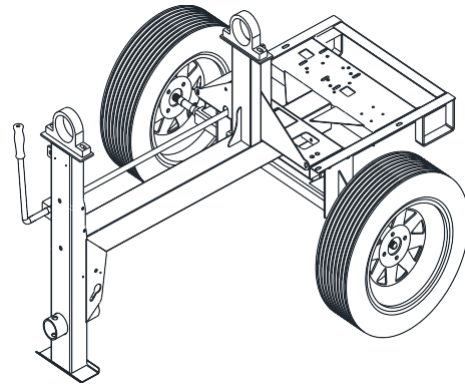

Frame Pag. 7

**Gear box
Pag. 9**