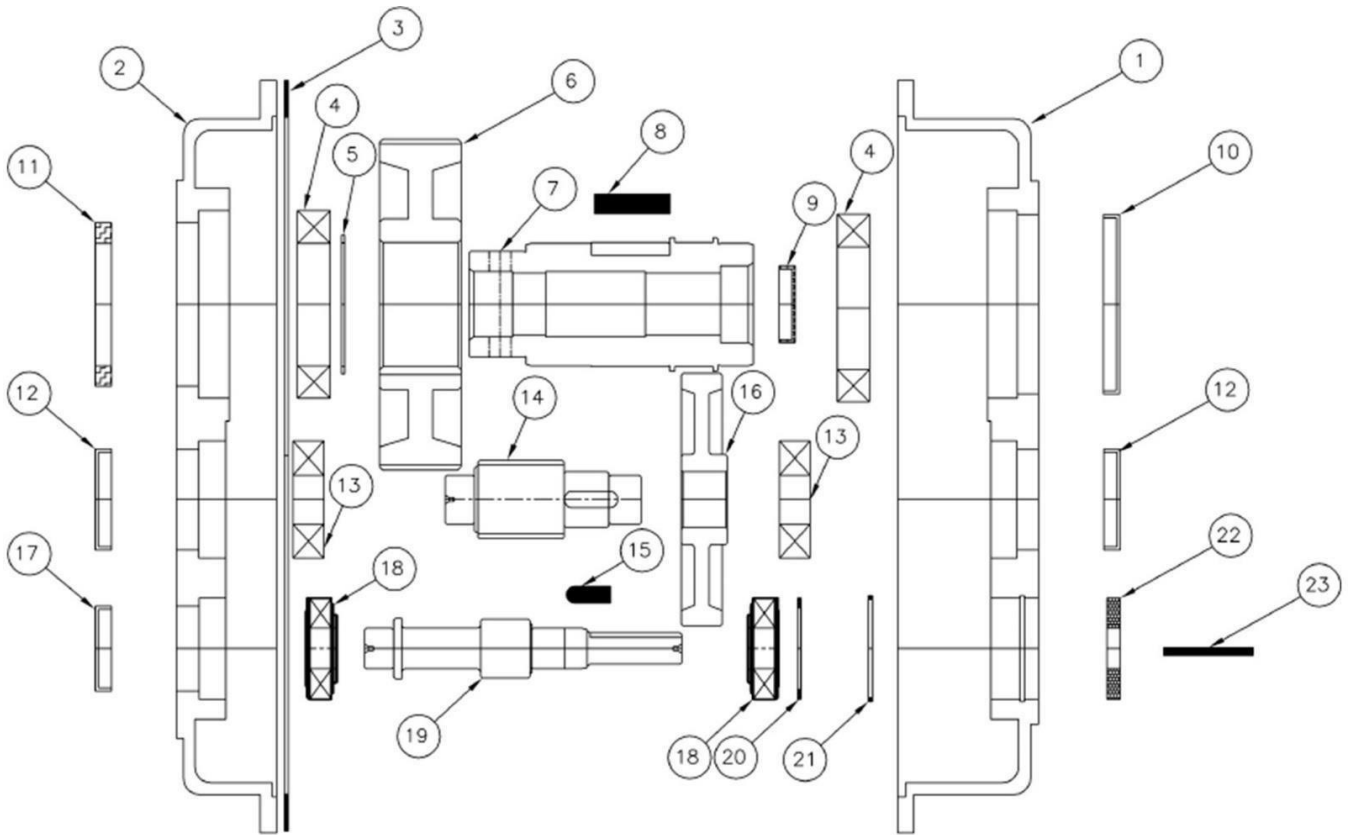

GEARBOX (AFTER 2019)

2019 GEARBOX					
#	SKU #	PART #	DESCRIPTION	6P	8P
1	N/A	702128	GEARBOX CASING - FRONT ALL MODELS (NEW GEARBOX)	1	1
2	N/A	702129	GEARBOX CASING - BACK ALL MODELS (NEW GEARBOX)	1	1
3	N/A	702130	GEARBOX LIQUID GASKET (ALL MODELS)	1	1
4	N/A	702131	OUTPUT BEARING (NEW GEARBOX)	2	2
5	N/A	702132	OUTPUT SPACER (NEW GEARBOX)	1	1
6	N/A	702133	OUTPUT GEAR Z65 (NEW GEARBOX)	1	1
7	N/A	702134	OUTPUT HUB (NEW GEARBOX)	1	1
8	N/A	702135	OUTPUT KEY (NEW GEARBOX)	1	1
9	N/A	702136	OUTPUT HUB END COVER DAI.47 (NEW GEARBOX)	1	1
10	N/A	702137	GEARBOX FRONT CASING END COVER DAI. 110 (NEW GEARBOX)	1	1
11	N/A	702138	OUTPUT OILSEAL 75X100X10 (NEW GEARBOX)	1	1
12	N/A	702139	INTERMEDIATE END COVER DAI. 62 (NEW GEARBOX)	2	2
13	N/A	702140	INTERMEDIATE BEARING -6306 (NEW GEARBOX)	2	2
14	N/A	702141	INTERMEDIATE PINION Z13 (NEW GEARBOX)	1	1
15	N/A	702142	INTERMEDIATE KEY - W 10 X L 27 (NEW GEARBOX)	1	1
16	N/A	702143	INTERMEDIATE GEAR Z70 (NEW GEARBOX)	1	1
17	N/A	702144	INPUT END COVER DAI. 52 (NEW GEARBOX)	1	1
18	N/A	702145	INPUT BEARINGS - 30305 (NEW GEARBOX)	2	2
19	N/A	702146	INPUT PINION Z14 (NEW GEARBOX)	1	1
20	N/A	702147	INPUT BEARINGS LOADING SPACER (NEW GEARBOX)	1	1
21	N/A	702148	CIRCLIP B62 HEAVY (NEW GEARBOX)	1	1
22	N/A	702149	INPUT OILSEAL - 25 X 62 X 10 (NEW GEARBOX)	1	1
23	N/A	702150	INPUT PINION KEY - 3/16 X 3/16 X L55 (NEW GEARBOX)	1	1
24	N/A	702151	HEX BOLTS - M8X35 (NEW GEARBOX)	6	6
25	N/A	702152	STUDS - M8 X 57 (NEW GEARBOX)	2	2
26	N/A	702153	HEX NUTS -M8 X 35 (NEW GEARBOX)	10	10
27	N/A	702154	SPRING WASHER - M8 (NEW GEARBOX)	8	8
28	N/A	702155	ALLEN HEAD DRAIN PLUG 3/8 BSP (NEW GEARBOX)	1	1
29	N/A	702156	HEX HEAD PLUG 3/8 BSP (NEW GEARBOX)	1	1
30	N/A	702157	SIGHT GLASS 3/8 BSP (NEW GEARBOX)	1	1
31	N/A	702158	BREATHER PLUG 3/8 BSP (NEW GEARBOX)	1	1
32	N/A	702159	STICKER- FILL OIL (NEW GEARBOX)	1	1
33	N/A	702160	BRACKET PLATES FOR TORQUE ARM (NEW GEARBOX)	2	2
34	N/A	702161	TURNBUCKLE (NEW GEARBOX)	1	1
35	N/A	702162	TORQUE ARM - RIGHT HAND - M12 (NEW GEARBOX)	1	1
36	N/A	702163	TORQUE ARM - LEFT HAND - M13 (NEW GEARBOX)	1	1
37	N/A	702164	HEX NUT - RIGHT HAND - M12 (NEW GEARBOX)	1	1
38	N/A	702165	HEX NUT - LEFT HAND - M12 (NEW GEARBOX)	1	1
39	TOCD038112	226230	HEX BOLT 3/8" X 1-1/2" - T176 - C141 - 226230	1	1
40	TCCS038GAL	227830	HEX LOCK NUT 3/8" - 227830 - T114 - C142	2	2
41	TOCD038200	226250	HEX BOLT HD, GR5 3/8" X 2" - 226250 - T145- C158	1	1
42	TOCD056200	701022	BOLT, HEX HD, 5/16 X 2" - 701022	2	2
43	RNRX056GAL	176220	SPRING WASHER, 5/16" - 176220	2	2
44	TCCN056GAL	227820	HEX NUT 5/16" - 227820	2	2
*	N/A	119225-A	TURNBUCKLE INCLUDE YOKES (NEW STYLE)	1	1
*	N/A	496645-A	NEW GEARBOX ASSEY W/ CONN. ROD & LINK LEVER AFTER 2018	1	1