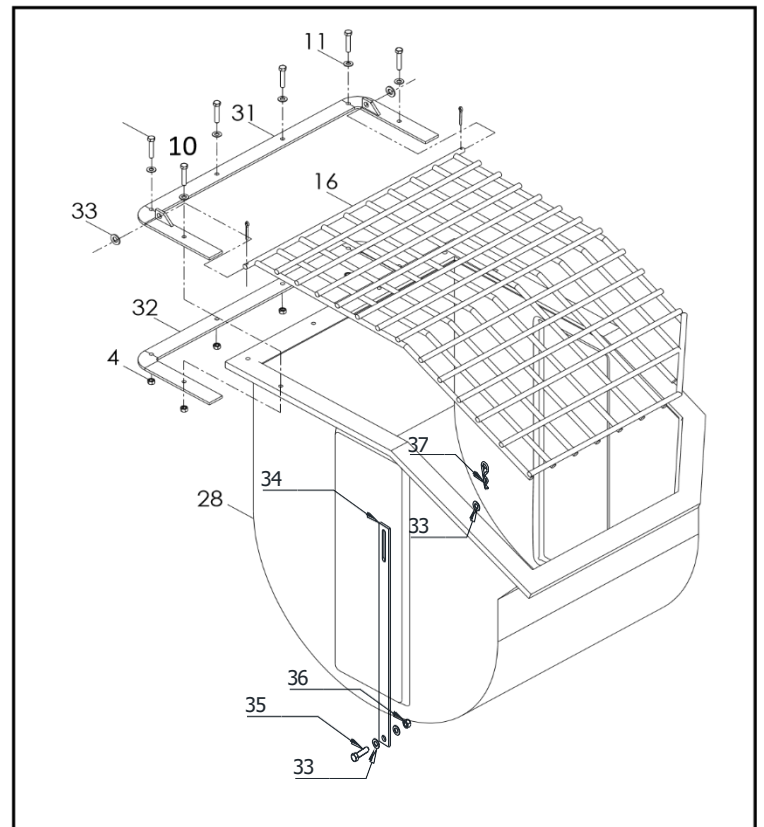

**Drive
Pag. 14**

Hood Pag. 13

Drum

After march 2021

Drum

DRUM ASSEMBLY					
#	SKU #	PART #	DESCRIPTION	6P	8P
1	0000BA20824	110450	BALL BEARING, 1746208-108 - 110450 - T175 (W/O GRS FITTING)	2	2
2	0200CH01TQ	496070	DRUM PIVOT 4S-S10S / MM8P - T485 - 496070 (ONLY OLD MODEL)	*	*
3	0200HN01TQ	190854	SEAL FINGER (R2) 3.00 X 1.47 X .13 - T486 - 190854	2	2
4	TCCS038GAL	227830	HEX LOCK NUT 3/8" - 227830 - T114 - C142	30	32
5	0218FG02TQ	496080	DRUM TRUNNION, 4S-10S / MM8P (R3) - T487 - 496080	2	2
5	0218FG02TQ-01	496080-01	DRUM TRUNNION, H6S-H10S / HMM8P (R4) HYBRID MODEL	2	2
6	0218PL03TQ	496042	DRUM SEAL RING, 4S-10S (R4) MM8P - T488 - 496042	2	2
7	0200HN02TQ	192923	DRUM SEAL - 192923 - T551	4	4
8	0218FG01TQ	496177	DRUM SEAL PLATE 4S-10S / MM8P - T489 - 496177	2	2
9	0218AS01TQ	190751	GASKET 4-1/2" DIAM 0.06 THICK 8P/MM8P - T490 - 190751	2	2
10	TOCD038200	226250	HEX BOLT HD, GR5 3/8" X 2" - 226250 - T145- C158	4	4
11	RNPX038GAL	174986	PLAIN WASHER 3/8" - T112 - C139 - 174986 - 701032 - C140	10	12
12	0218LA01TQ	412086	FRONT OUTSIDE CHANNEL MM6P/6P - 412086 - T491	1	*
12	0225LA01TQ	412177	FRONT OUTSIDE CHANNEL MM8P/8P - 412177 - T492	*	1
13	0200CO01TQ	496224	DRUM DUMPING HANDLE LEVER W/ GRIP 4S-12S/MM8P (R1) - T168 - 496224	1	1
14	TOCD038112	226230	HEX BOLT 3/8" X 1-1/2" - T176 - C141 - 226230	6	6
15	TOCD012112	226650	HEX BOLT HD GR5 1/2" X 1-1/2" - 226650 - C303	4	4
16	0218CO01RJ	412095	GRILL FIXED MM6P/6P - 412095 - T493 (ONLY OLD MODEL)	1	*
16	0225CO01RJ	412175	GRILL FIXED MM8P/8P - 412175 - T495 (ONLY OLD MODEL)	*	1
16	0225CO01RJ-02	702252	GRILL FIXED MM8P/8P (14 MM DRUM ONLY, RIGHT DISCHARGE)	*	1
17	TOCT014112	139790	BOLT ALLEN HD, 1/4" X 1-1/2" - T552 - 139790	14	14
18	0218CO02RJ	412099	GRILL HINGED MM6P/6P - 412099 - T553 (ONLY OLD MODEL)	1	*
18	0225CO02RJ	412174	GRILL HINGED MM8P/8P - 412174 - T554 (ONLY OLD MODEL)	*	1
19	0218PL01TQ	496000	SHIM, 4S-10S 1/4" THK (R2) - 496000 - T555 (OPTIONAL, ONLY OLD MODEL)	2	2
20	0000GRH045	110689	DRUM BEARING, GREASE FITTING 45 DEG - T102 - 110689	2	2
21	0218LA02TQ	412087	REAR OUTSIDE DRUM CHANNEL MM6P/6P - 412087 - T556	1	*
21	0225LA02TQ	412161	REAR OUTSIDE CHANNEL MM8P/8P - 412161 - T577	*	1
22	0218CR01TQ-1	496230	MAIN SHAFT 6P & OLD 4S/6S KEY STYLE (OLD STYLE CROWN)	1	*
22	0225CR02TQ	412162	MAIN SHAFT 8P - 412162 (INCLUDE KEYS)	*	1
23	0218LA03TQ	257686	REAR INSIDE DRUM CHANNEL FILLER 6P/MM6P - 257686 - T560	1	*
23	0225LA03TQ	496352	REAR INSIDE DRUM CHANNEL FILLER MM8P/8P - 496352 - T561	*	1
24	TOCL038112	117771	CARRIAGE BOLT 3/8" X 1-1/2" GR2 ZP - 117771 - 117771 - T174	12	12
25	TOCL038200	701011	BOLT, CARRIAGE 3/8 X 2 - 701011 - T562	8	8
26	0218PL02TQ	412184	INNER SEAL PLATE 6P/8P - 412184 - T563	2	2
27	0218LA04TQ	257685	FRONT DRUM FILLER PLATE DRILLED 6P/MM6P - 257685 - T564	1	*
27	0225LA04TQ	257685	FRONT DRUM FILLER PLATE DRILLED 8P/MM8P - 257685 - T565	*	1
28	0218PC01TQ	201447	DRUM MM6P / 6PR RAW - T566 - 201447	1	*
28	0225PC02TQ	201448	DRUM MM8P - T567 - 201448	*	1
29	RNRX012GAL	176250	SPING WASHER 1/2" - C145 - 176250 - T568 - T112	4	4
30	N/A	609988	DRUM KIT ASSEY, 6PR REPLACEMENT	1	*
30	N/A	609989	DRUM KIT ASSEY, 8P REPLACEMENT	*	1
30	0231KI01TQ-01	702254	DRUM KIT ASSY COMPLETE HMM8P – H8P (WITH 0225CO01RJ-02)	*	1
31	0225CO02RJ	702255	GRILL CLAMP "A" TOP (14 MM DRUM)	*	1
32	0225PL01RJ	702256	GRILL CLAMP "B" BOTTOM (14 MM DRUM)	*	1
33	RNPX012GAL	174470	PLAIN WASHER 1/2" - T105 - C172 - 174470	*	5
34	0200SO01RJ	T115	GRILL LEVER HM8P – HM6P	1	1
35	TOCD012134	226660	HEX BOLT 1/2" X 1-3/4"	1	1
36	TCCS012GAL	227854	HEX LOCK NUT 1/2"	1	1
37	SR00036EXT	134955	TOWING/ DUMPING, LOCK HAIR PIN	1	1