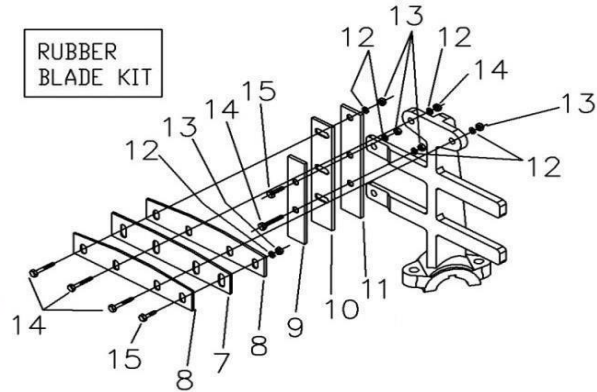

PADDLE ASSEMBLY

8P

PADDLE ASSEY H8P					
#	SKU #	PART #	DESCRIPTION	6P	8P
1	0225FG01AS	096305	END & CENTRAL PADDLE 8S-10S/MM8P LEFT - T582 - 096305	N/A	2
2	0225FG02AS	096304	END & CENTRAL PADDLE 8S-10S/MM8P RIGHT - T583 - 096304	N/A	2
3	0218FG02AS	096010	CAP PADDLE 4S-10S/MMP (R3) T573 - 096010	N/A	8
4	TOCD012300	226711	HEX BOLT HD 1/2" X 3" - 226711 - T481	N/A	6
5	TCCS012GAL	227854	HEX LOCK NUT 1/2" - T106 - 227854 - C304	N/A	6
6	0220CC2BX	T708	KEY, 3/8" X 1-5/8" - T708	N/A	4
*6	1000CC01ED	701013	KEY 3/8" X 1-3/4" - 701013 - T572 (OLD DIMENSTIONS)	N/A	4
RUBBER BLADE KIT H8P					
7	0200HN01AS	190970	WIPER 4S/10S, MMP-35 (R5) - T577 - 190970	N/A	4
8	0218LA01AS	436290	BLADE,4S-10S/MMP, TOP (R2) - T579 - 436290 - 496290	N/A	8
9	0225PL03AS	496099	BLADE, 8S-12SH/MM8P SIDE(R3) - T586 - 496099	N/A	2
10	0225HN01AS	190974	WIPER 8S-12S/MMP, SIDE M0564 (R3) - T587 - 190974	N/A	2
11	0225PL04AS	496098	BLADE, 8S-12SH/MM8P SIDE (R3) - T588 - 496098	N/A	2
12	RNPX038GAL	174986	PLAIN WASHER 3/8" - T112 - C139 - 174986 - 701032 - C140	N/A	44
13	TCCS038GAL	227830	HEX LOCK NUT 3/8" - 227830 - T114 - C142	N/A	18
14	TOCD038200	226250	HEX BOLT HD, GR5 3/8" X 2" - 226250 - T145- C158	N/A	4
15	TOCD038112	226230	HEX BOLT 3/8" X 1-1/2" - T176 - C141 - 226230	N/A	16
21	N/A	609910	RUBBER BLADE KIT 8S&P - 10S	N/A	1
STEEL BLADE KIT H8P					
16	0218PL01AS	436280	BLADE, 4S-6S/MM6P TOP (R3) - T575 - 436280	N/A	4
17	0218PL02AS	436300	BLADE 4S-6SR/MM6P SIDE (R1) - T576 - 436300	N/A	2
18	RNPX038GAL	174986	PLAIN WASHER 3/8" - T112 - C139 - 174986 - 701032 - C140	N/A	24
19	TCCS038GAL	227830	HEX LOCK NUT 3/8" - 227830 - T114 - C142	N/A	12
20	TOCD038112	226230	HEX BOLT 3/8" X 1-1/2" - T176 - C141 - 226230	N/A	12
22	N/A	610555	PADDLE KIT, 8-10S/MM8P	N/A	1