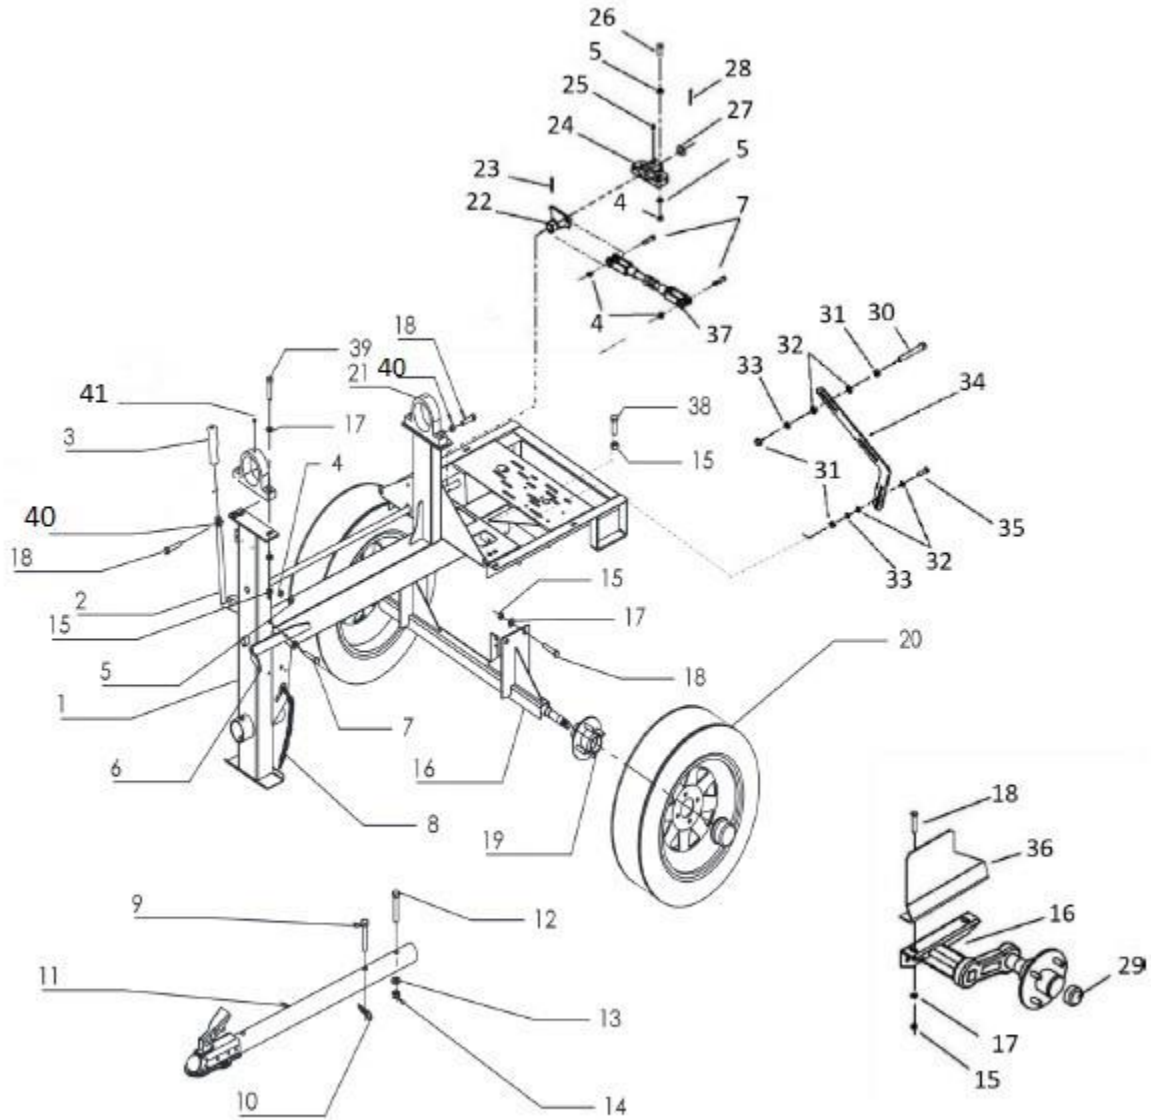

FRAME

FRAME