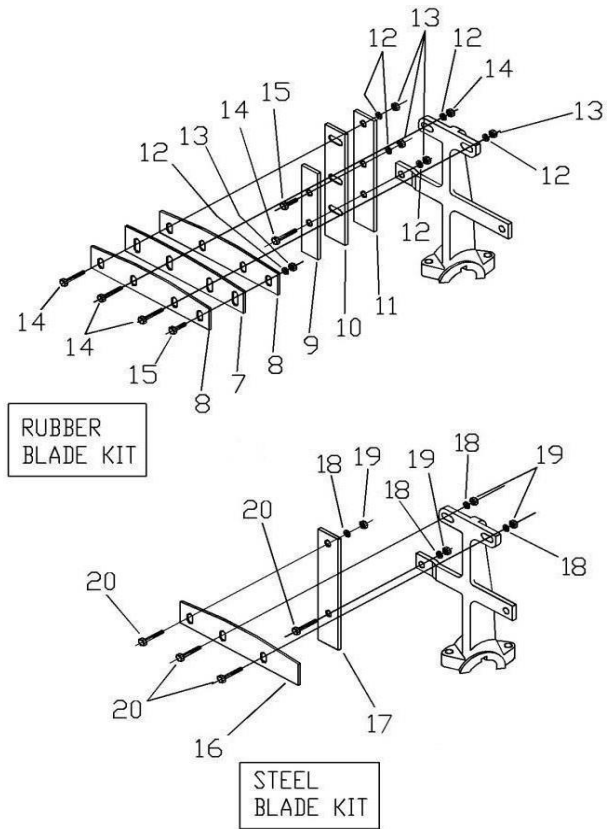

PADDLE ASSEMBLY

6P

PADDLE ASSEY H6P					
#	SKU #	PART #	DESCRIPTION	6P	8P
1	0218FG01AS	096019	END PADDLE & CENTRAL PADDLE LEFT 4S/6P/MM6P - T571 - 096019	2	N/A
2	0218FG03AS	096018	END PADDLE & CENTRAL PADDLE RIGHT MM6P - T574 - 096018	2	N/A
3	0220CC2BX	T708	KEY, 3/8" X 1-5/8" - T708	4	N/A
*3	1000CC01ED	701013	KEY 3/8" X 1-3/4" - 701013 - T572 (OLD DIMENSTIONS)	4	N/A
4	0218FG02AS	096010	CAP PADDLE 4S-10S/MMP (R3) T573 - 096010	2	N/A
5	TCCS012GAL	227854	HEX LOCK NUT 1/2" - T106 - 227854 - C304	6	N/A
6	TOCD012300	226711	HEX BOLT HD 1/2" X 3" - 226711 - T481	6	N/A
RUBBER BLADE KIT H6P					
7	0200HN01AS	190970	WIPER 4S/10S, MMP-35 (R5) - T577 - 190970	4	N/A
8	0218LA01AS	496290	BLADE, 4S-10S/MMP, TOP (R2) - T579 - 436290 - 496290	8	N/A
9	0218LA02AS	436320	BLADE, 4S-6SR/MMP, SIDE (R2) - T580 - 436320	2	N/A
10	0218HN01AS	192680	WIPER 4S-6SR, MMP (R4) - T578 - 192680	2	N/A
11	0218LA03AS	436310	BLADE, 4S-6SR/MMP, SIDE (R1) - T581 - 436310	2	N/A
12	RNPX038GAL	174986	PLAIN WASHER 3/8" - T112 - C139 - 174986 - 701032 - C140	44	N/A
13	TCCS038GAL	227830	HEX LOCK NUT 3/8" - 227830 - T114 - C142	18	N/A
14	TOCD038200	226250	HEX BOLT HD, GR5 3/8" X 2" - 226250 - T145- C158	4	N/A
15	TOCD038112	226230	HEX BOLT 3/8" X 1-1/2" - T176 - C141 - 226230	16	N/A
21	N/A	609802	RUBBER BLADE KIT 4S & 6S/P	1	N/A
STEEL BLADE KIT H6P					
16	0218PL01AS	436280	BLADE, 4S-6S/MM6P TOP (R3) - T575 - 436280	4	N/A
17	0218PL02AS	436300	BLADE 4S-6SR/MM6P SIDE (R1) - T576 - 436300	2	N/A
18	RNPX038GAL	174986	PLAIN WASHER 3/8" - T112 - C139 - 174986 - 701032 - C140	24	N/A
19	TCCS038GAL	227830	HEX LOCK NUT 3/8" - 227830 - T114 - C142	12	N/A
20	TOCD038112	226230	HEX BOLT 3/8" X 1-1/2" - T176 - C141 - 226230	12	N/A
22	N/A	610550	PADDLE KIT, 4-6S/MM6P	1	N/A