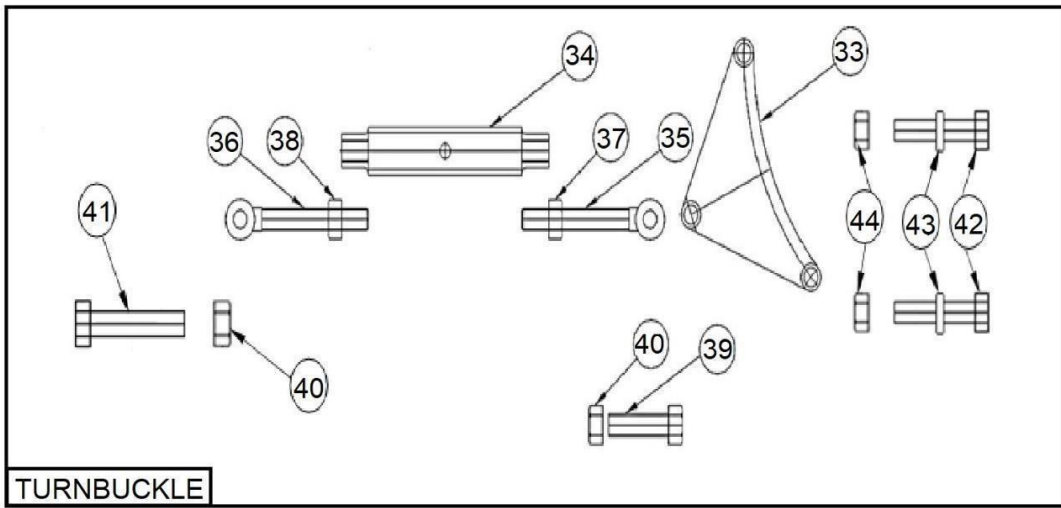

GEARBOX (AFTER 2019)

2019 GEARBOX					
#	SKU #	PART #	DESCRIPTION	6P	8P
1	N/A	702128	GEARBOX CASING - FRONT ALL MODELS (NEW GEARBOX)	1	1
2	N/A	702129	GEARBOX CASING - BACK ALL MODELS (NEW GEARBOX)	1	1
3	N/A	702130	GEARBOX LIQUID GASKET (ALL MODELS)	1	1
4	N/A	702131	OUTPUT BEARING (NEW GEARBOX)	2	2
5	N/A	702132	OUTPUT SPACER (NEW GEARBOX)	1	1
6	N/A	702133	OUTPUT GEAR Z65 (NEW GEARBOX)	1	1
7	N/A	702134	OUTPUT HUB (NEW GEARBOX)	1	1
8	N/A	702135	OUTPUT KEY (NEW GEARBOX)	1	1
9	N/A	702136	OUTPUT HUB END COVER DAI.47 (NEW GEARBOX)	1	1
10	N/A	702137	GEARBOX FRONT CASING END COVER DAI. 110 (NEW GEARBOX)	1	1
11	N/A	702138	OUTPUT OILSEAL 75X100X10 (NEW GEARBOX)	1	1
12	N/A	702139	INTERMEDIATE END COVER DAI. 62 (NEW GEARBOX)	2	2
13	N/A	702140	INTERMEDIATE BEARING -6306 (NEW GEARBOX)	2	2
14	N/A	702141	INTERMEDIATE PINION Z13 (NEW GEARBOX)	1	1
15	N/A	702142	INTERMEDIATE KEY - W 10 X L 27 (NEW GEARBOX)	1	1
16	N/A	702143	INTERMEDIATE GEAR Z70 (NEW GEARBOX)	1	1
17	N/A	702144	INPUT END COVER DAI. 52 (NEW GEARBOX)	1	1
18	N/A	702145	INPUT BEARINGS - 30305 (NEW GEARBOX)	2	2
19	N/A	702146	INPUT PINION Z14 (NEW GEARBOX)	1	1
20	N/A	702147	INPUT BEARINGS LOADING SPACER (NEW GEARBOX)	1	1
21	N/A	702148	CIRCLIP B62 HEAVY (NEW GEARBOX)	1	1
22	N/A	702149	INPUT OILSEAL - 25 X 62 X 10 (NEW GEARBOX)	1	1
23	N/A	702150	INPUT PINION KEY - 3/16 X 3/16 X L55 (NEW GEARBOX)	1	1
24	N/A	702151	HEX BOLTS - M8X35 (NEW GEARBOX)	6	6
25	N/A	702152	STUDS - M8 X 57 (NEW GEARBOX)	2	2
26	N/A	702153	HEX NUTS -M8 X 35 (NEW GEARBOX)	10	10
27	N/A	702154	SPRING WASHER - M8 (NEW GEARBOX)	8	8
28	N/A	702155	ALLEN HEAD DRAIN PLUG 3/8 BSP (NEW GEARBOX)	1	1
29	N/A	702156	HEX HEAD PLUG 3/8 BSP (NEW GEARBOX)	1	1
30	N/A	702157	SIGHT GLASS 3/8 BSP (NEW GEARBOX)	1	1
31	N/A	702158	BREATHER PLUG 3/8 BSP (NEW GEARBOX)	1	1
32	N/A	702159	STICKER- FILL OIL (NEW GEARBOX)	1	1
33	N/A	702160	BRACKET PLATES FOR TORQUE ARM (NEW GEARBOX)	2	2
34	N/A	702161	TURNBUCKLE (NEW GEARBOX)	1	1
35	N/A	702162	TORQUE ARM - RIGHT HAND - M12 (NEW GEARBOX)	1	1
36	N/A	702163	TORQUE ARM - LEFT HAND - M13 (NEW GEARBOX)	1	1
37	N/A	702164	HEX NUT - RIGHT HAND - M12 (NEW GEARBOX)	1	1
38	N/A	702165	HEX NUT - LEFT HAND - M12 (NEW GEARBOX)	1	1
39	TOCD038112	226230	HEX BOLT 3/8" X 1-1/2" - T176 - C141 - 226230	1	1
40	TCCS038GAL	227830	HEX LOCK NUT 3/8" - 227830 - T114 - C142	2	2
41	TOCD038200	226250	HEX BOLT HD, GR5 3/8" X 2" - 226250 - T145- C158	1	1
42	TOCD056200	701022	BOLT, HEX HD, 5/16 X 2" - 701022	2	2
43	RNRX056GAL	176220	SPRING WASHER, 5/16" - 176220	2	2
44	TCCN056GAL	227820	HEX NUT 5/16" - 227820	2	2
*	N/A	119225-A	TURNBUCKLE INCLUDE YOKES (NEW STYLE)	1	1
*	N/A	496645-A	NEW GEARBOX ASSEY W/ CONN. ROD & LINK LEVER AFTER 2018	1	1