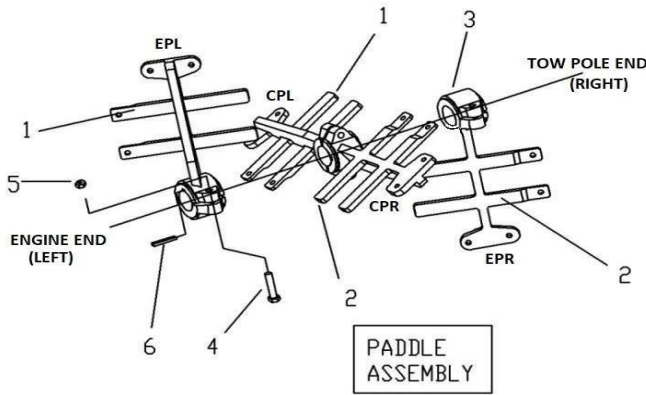

PADDLE ASSEMBLY

8P

PADDLE ASSEY H8P					
#	SKU #	PART #	DESCRIPTION	6P	8P
1	0225FG01AS	096305	END & CENTRAL PADDLE 8S-10S/MM8P LEFT - T582 - 096305	N/A	2
2	0225FG02AS	096304	END & CENTRAL PADDLE 8S-10S/MM8P RIGHT - T583 - 096304	N/A	2
3	0218FG02AS	096010	CAP PADDLE 4S-10S/MMP (R3) T573 - 096010	N/A	8
4	TOCD012300	226711	HEX BOLT HD 1/2" X 3" - 226711 - T481	N/A	6
5	TCCS012GAL	227854	HEX LOCK NUT 1/2" - T106 - 227854 - C304	N/A	6
6	0220CC2BX	T708	KEY, 3/8" X 1-5/8" - T708	N/A	4
*6	1000CC01ED	701013	KEY 3/8" X 1-3/4" - 701013 - T572 (OLD DIMENSTIONS)	N/A	4
RUBBER BLADE KIT H8P					
7	0200HN01AS	190970	WIPER 4S/10S, MMP-35 (R5) - T577 - 190970	N/A	4
8	0218LA01AS	436290	BLADE,4S-10S/MMP, TOP (R2) - T579 - 436290 - 496290	N/A	8
9	0225PL03AS	496099	BLADE, 8S-12SH/MM8P SIDE(R3) - T586 - 496099	N/A	2
10	0225HN01AS	190974	WIPER 8S-12S/MMP, SIDE M0564 (R3) - T587 - 190974	N/A	2
11	0225PL04AS	496098	BLADE, 8S-12SH/MM8P SIDE (R3) - T588 - 496098	N/A	2
12	RNPX038GAL	174986	PLAIN WASHER 3/8" - T112 - C139 - 174986 - 701032 - C140	N/A	44
13	TCCS038GAL	227830	HEX LOCK NUT 3/8" - 227830 - T114 - C142	N/A	18
14	TOCD038200	226250	HEX BOLT HD, GR5 3/8" X 2" - 226250 - T145- C158	N/A	4
15	TOCD038112	226230	HEX BOLT 3/8" X 1-1/2" - T176 - C141 - 226230	N/A	16
21	N/A	609910	RUBBER BLADE KIT 8S&P - 10S	N/A	1
STEEL BLADE KIT H8P					
16	0218PL01AS	436280	BLADE, 4S-6S/MM6P TOP (R3) - T575 - 436280	N/A	4
17	0218PL02AS	436300	BLADE 4S-6SR/MM6P SIDE (R1) - T576 - 436300	N/A	2
18	RNPX038GAL	174986	PLAIN WASHER 3/8" - T112 - C139 - 174986 - 701032 - C140	N/A	24
19	TCCS038GAL	227830	HEX LOCK NUT 3/8" - 227830 - T114 - C142	N/A	12
20	TOCD038112	226230	HEX BOLT 3/8" X 1-1/2" - T176 - C141 - 226230	N/A	12
22	N/A	610555	PADDLE KIT, 8-10S/MM8P	N/A	1