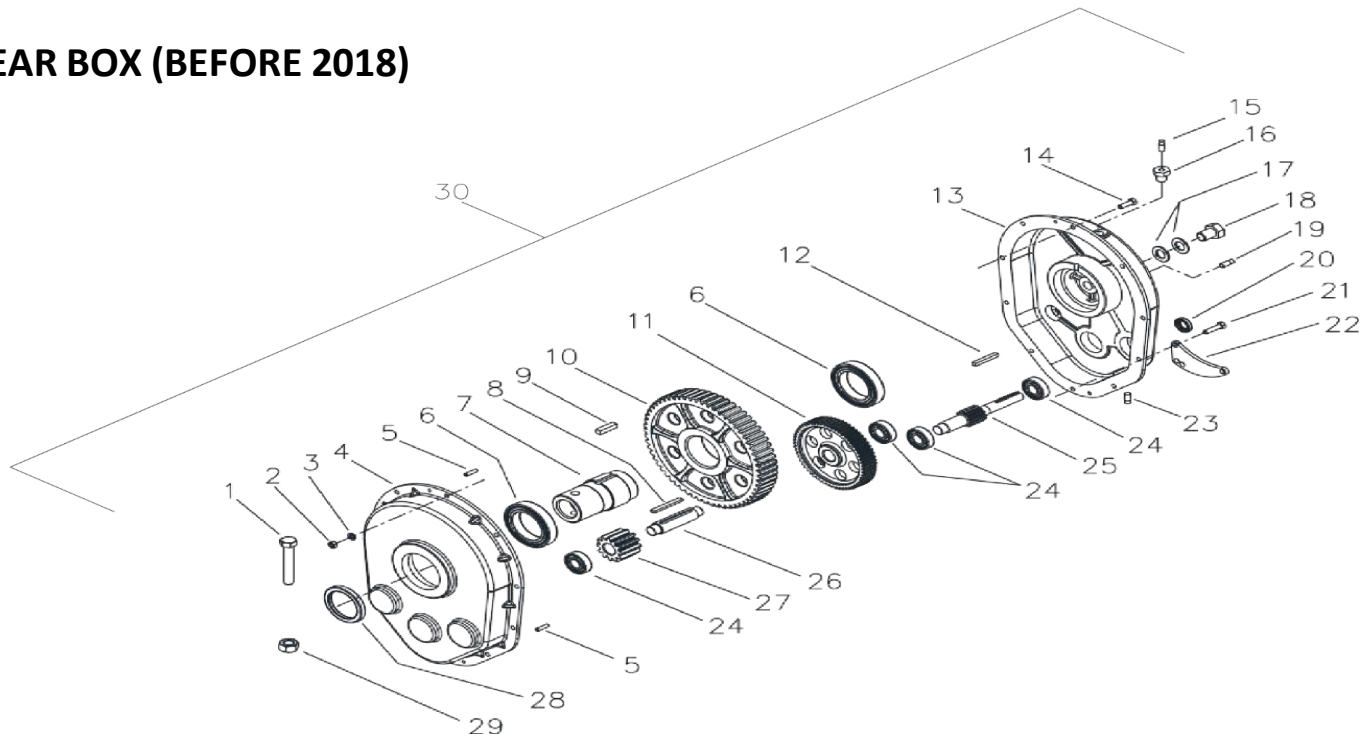

GEAR BOX (BEFORE 2018)

2018 GEARBOX					
#	SKU #	PART #	DESCRIPTION	6P	8P
1	TOCD012300	226711	HEX BOLT HD 1/2" X 3" - 226711 - T481	1	1
2	TCCN056GAL	227820	HEX NUT 5/16" - 227820	10	10
3	RNRX056GAL	176220	SPRING WASHER, 5/16" - 176220	10	10
4	N/A	496320	CASE G.R. FRONT HALF OLD STYLE (R4)	1	1
5	N/A	135470	PIN, SPR 1/4 X 5/8	2	2
6	N/A	110105	BRG, BALL 6013-2RS - 110105	2	2
7	N/A	496642	SLEEVE, G.R. (R1)	1	1
8	N/A	432290	KEY 1/4 X 2-1/2 (R2)	1	1
9	N/A	432150	KEY 3/8 X 1.38	1	1
10	N/A	496641	GEAR GR 60T 6DP (10 DIA)	1	1
11	N/A	496322	GEAR G.R. 60T, 10DP (6"DIA)	1	1
12	N/A	432050	KEY 3/16 X 1-5/8	1	1
13	N/A	496640	CASE G.R. REAR HALF (R1)	1	1
14	TOCD056100	225980	HEX BOLT, 5/16-18 X 1 HX GR2 CP NC - 225980	8	8
15	N/A	110550	GEARBOX BREATHER - 110550	1	1
16	N/A	187411	BUSHING, RDCR BLK 3/8 X 1/8 NPT	1	1
17	RNPX034GAL	174996	PLAIN WASHER 3/4" X 1-1/2 - 174996 - T108 - 248277	2	2
18	TOCD034100	227236	HEX BOLT 3/4 X 1 - 227236	1	1
19	N/A	185630	PLUG, 3/8 NPT PIPE BLACK	1	1
20	199380	199381	SEAL, OIL C/R 7440 - 199381	1	1
21	N/A	225990	BOLT, HEXHD PL 5/16UNC X1 1/4	2	2
22	N/A	496045	LINK GR LEVER, 4S-S12S (R2) FOR OLD STYLE GEARBOX	1	1
23	N/A	185632	PLUG, PIPE, MAGNETIC 3/8 NPT	1	1
24	0000BA6204	110410	BRG, BALL 6204 - 110410	4	4
25	N/A	496324	SHAFT PINION G.R. 12T 10 DP	1	1
26	N/A	496131	SHAFT G.R. PINION (R4)	1	1
27	N/A	496333	PINION GR 12T, 6DP (2" DIA)	1	1
28	N/A	199491	SEAL OIL C/R 24897	1	1
29	TCCS012GAL	227854	HEX LOCK NUT 1/2" - T106 - 227854 - C304	1	1
30	N/A	496645	*DISCONTINUED* - GEAR REDUCER OLD STYLE (OVAL SHAPED)	1	1