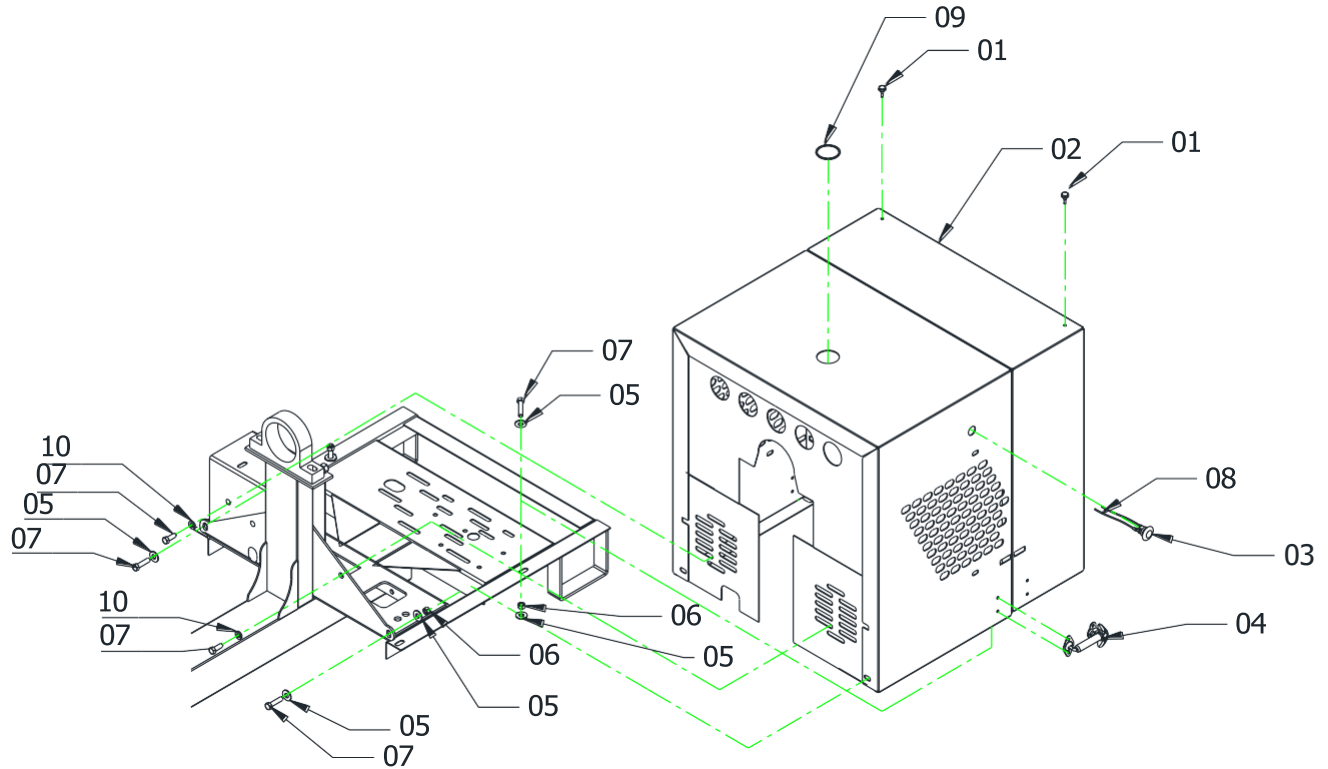

HOOD

#	SKU #	PART #	DESCRIPTION	6P	8P
1	0000RF01GA	0000RF01RJ	RUBBER SCREW 1/4" FOR SHROUD - T158 - C159 - 201544	2	2
2	0200CO01GA	702118	NEW BOXED HOOD 6S-10S S# 3A9S23M12F1168001 FROM 2014 - 464978	1	1
2	0200CO02GA	702250	Hybrid square Shroud assey (AFTER, FEB 2022 FOR H6S & H8S), (AFTER, APR 2022 FOR H9S & H10S)	1	1
3	0000RF04GA	701007	KILL SWITCH	1	1
4	0000RF02GA	701004	SHROUD HOOK ASSEMBLY - T160 - C161 - 701004 - 201543	2	2
5	RNPX038GAL	174986	PLAIN WASHER 3/8" - T112 - C139 - 174986 - 701032	10	10
6	TCCS038GAL	227830	HEX LOCK NUT 3/8" - 227830 - T114 - C142	5	5
7	TOCD038114	226221-A	BOLT, HEXHD, 3/8 X 1-1/4	5	5
8	0200KI01GA	701007	ENGINE KILL SWITCH ASSEY RED (WITH HARNESS) 701007 - T193	1	1
9	1000RF01GA	701008	PLUG SNAP 2"	1	1
10	RNRX038GAL	176030	SPRING WASHER 3/8"	2	2