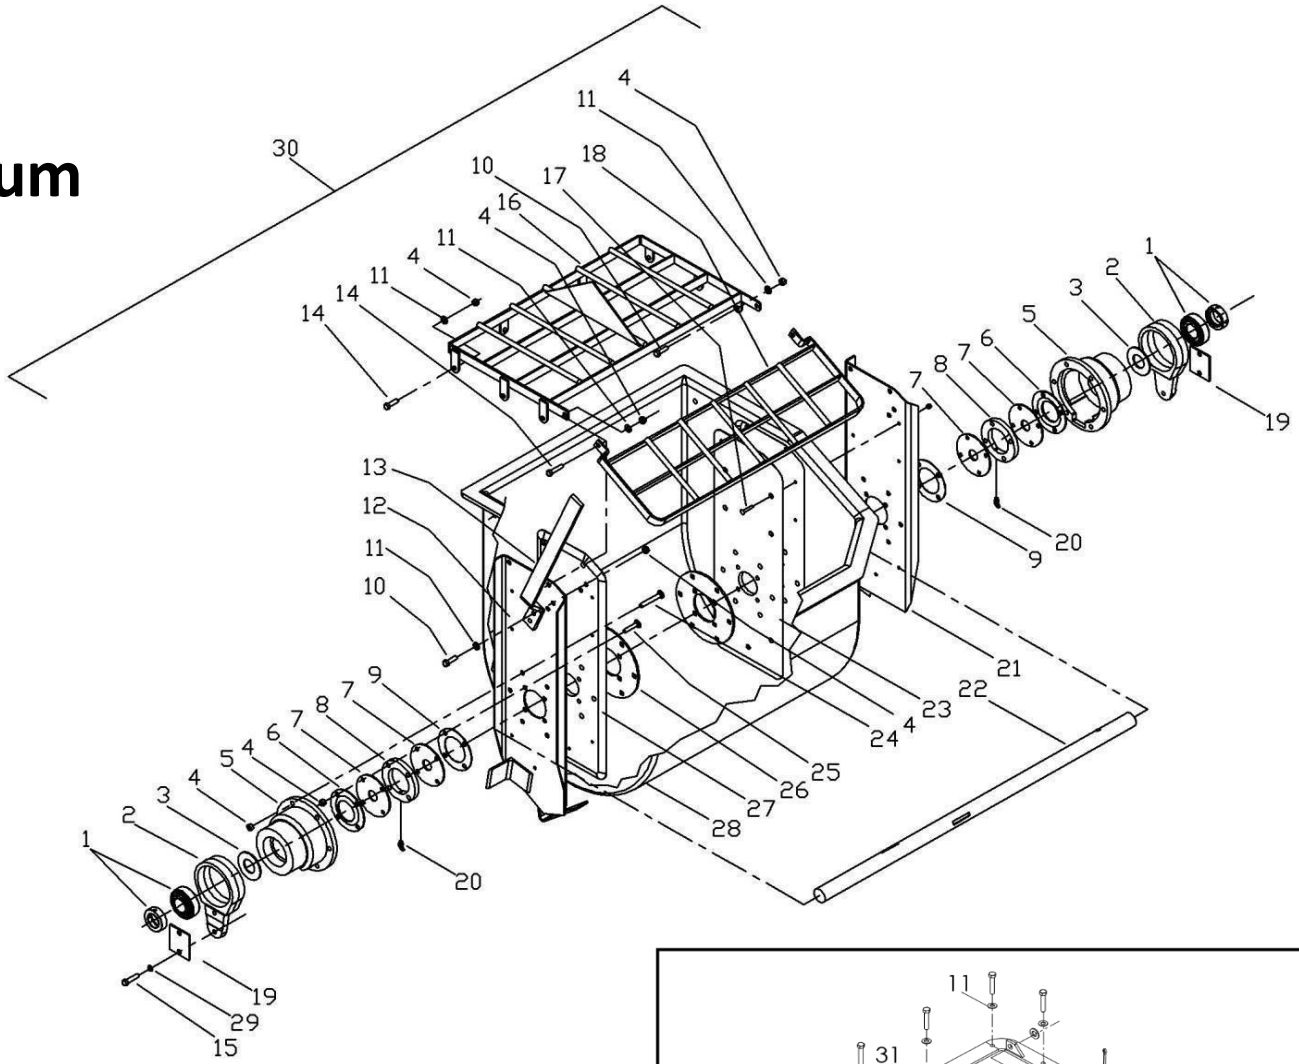

Drum

After march 2021

Drum

DRUM ASSEMBLY					
#	SKU #	PART #	DESCRIPTION	6P	8P
1	0000BA20824	110450	BALL BEARING, 1746208-108 - 110450 - T175 (W/O GRS FITTING)	2	2
2	0200CH01TQ	496070	DRUM PIVOT 4S-S10S / MM8P - T485 - 496070 (ONLY OLD MODEL)	*	*
3	0200HN01TQ	190854	SEAL FINGER (R2) 3.00 X 1.47 X .13 - T486 - 190854	2	2
4	TCCS038GAL	227830	HEX LOCK NUT 3/8" - 227830 - T114 - C142	30	32
5	0218FG02TQ	496080	DRUM TRUNNION, 4S-10S / MM8P (R3) - T487 - 496080	2	2
5	0218FG02TQ-01	496080-01	DRUM TRUNNION, H6S-H10S / HMM8P (R4) HYBRID MODEL	2	2
6	0218PL03TQ	496042	DRUM SEAL RING, 4S-10S (R4) MM8P - T488 - 496042	2	2
7	0200HN02TQ	192923	DRUM SEAL - 192923 - T551	4	4
8	0218FG01TQ	496177	DRUM SEAL PLATE 4S-10S / MM8P - T489 - 496177	2	2
9	0218AS01TQ	190751	GASKET 4-1/2" DIAM 0.06 THICK 8P/MM8P - T490 - 190751	2	2
10	TOCD038200	226250	HEX BOLT HD, GR5 3/8" X 2" - 226250 - T145- C158	4	4
11	RNPX038GAL	174986	PLAIN WASHER 3/8" - T112 - C139 - 174986 - 701032 - C140	10	12
12	0218LA01TQ	412086	FRONT OUTSIDE CHANNEL MM6P/6P - 412086 - T491	1	*
12	0225LA01TQ	412177	FRONT OUTSIDE CHANNEL MM8P/8P - 412177 - T492	*	1
13	0200CO01TQ	496224	DRUM DUMPING HANDLE LEVER W/ GRIP 4S-12S/MM8P (R1) - T168 - 496224	1	1
14	TOCD038112	226230	HEX BOLT 3/8" X 1-1/2" - T176 - C141 - 226230	6	6
15	TOCD012112	226650	HEX BOLT HD GR5 1/2" X 1-1/2" - 226650 - C303	4	4
16	0218CO01RJ	412095	GRILL FIXED MM6P/6P - 412095 - T493 (ONLY OLD MODEL)	1	*
16	0225CO01RJ	412175	GRILL FIXED MM8P/8P - 412175 - T495 (ONLY OLD MODEL)	*	1
16	0225CO01RJ-02	702252	GRILL FIXED MM8P/8P (14 MM DRUM ONLY, RIGHT DISCHARGE)	*	1
17	TOCT014112	139790	BOLT ALLEN HD, 1/4" X 1-1/2" - T552 - 139790	14	14
18	0218CO02RJ	412099	GRILL HINGED MM6P/6P - 412099 - T553 (ONLY OLD MODEL)	1	*
18	0225CO02RJ	412174	GRILL HINGED MM8P/8P - 412174 - T554 (ONLY OLD MODEL)	*	1
19	0218PL01TQ	496000	SHIM, 4S-10S 1/4" THK (R2) - 496000 - T555 (OPTIONAL, ONLY OLD MODEL)	2	2
20	0000GRH045	110689	DRUM BEARING, GREASE FITTING 45 DEG - T102 - 110689	2	2
21	0218LA02TQ	412087	REAR OUTSIDE DRUM CHANNEL MM6P/6P - 412087 - T556	1	*
21	0225LA02TQ	412161	REAR OUTSIDE CHANNEL MM8P/8P - 412161 - T577	*	1
22	0218CR01TQ-1	496230	MAIN SHAFT 6P & OLD 4S/6S KEY STYLE (OLD STYLE CROWN)	1	*
22	0225CR02TQ	412162	MAIN SHAFT 8P - 412162 (INCLUDE KEYS)	*	1
23	0218LA03TQ	257686	REAR INSIDE DRUM CHANNEL FILLER 6P/MM6P - 257686 - T560	1	*
23	0225LA03TQ	496352	REAR INSIDE DRUM CHANNEL FILLER MM8P/8P - 496352 - T561	*	1
24	TOCL038112	117771	CARRIAGE BOLT 3/8" X 1-1/2" GR2 ZP - 117771 - 117771 - T174	12	12
25	TOCL038200	701011	BOLT, CARRIAGE 3/8 X 2 - 701011 - T562	8	8
26	0218PL02TQ	412184	INNER SEAL PLATE 6P/8P - 412184 - T563	2	2
27	0218LA04TQ	257685	FRONT DRUM FILLER PLATE DRILLED 6P/MM6P - 257685 - T564	1	*
27	0225LA04TQ	257685	FRONT DRUM FILLER PLATE DRILLED 8P/MM8P - 257685 - T565	*	1
28	0218PC01TQ	201447	DRUM MM6P / 6PR RAW - T566 - 201447	1	*
28	0225PC02TQ	201448	DRUM MM8P - T567 - 201448	*	1
29	RNRX012GAL	176250	SPING WASHER 1/2" - C145 - 176250 - T568 - T112	4	4
30	N/A	609988	DRUM KIT ASSEY, 6PR REPLACEMENT	1	*
30	N/A	609989	DRUM KIT ASSEY, 8P REPLACEMENT	*	1
30	0231KI01TQ-01	702254	DRUM KIT ASSY COMPLETE HMM8P – H8P (WITH 0225CO01RJ-02)	*	1
31	0225CO02RJ	702255	GRILL CLAMP "A" TOP (14 MM DRUM)	*	1
32	0225PL01RJ	702256	GRILL CLAMP "B" BOTTOM (14 MM DRUM)	*	1
33	RNPX012GAL	174470	PLAIN WASHER 1/2" - T105 - C172 - 174470	*	5
34	0200SO01RJ	T115	GRILL LEVER HM8P – HM6P	1	1
35	TOCD012134	226660	HEX BOLT 1/2" X 1-3/4"	1	1
36	TCCS012GAL	227854	HEX LOCK NUT 1/2"	1	1
37	SR00036EXT	134955	TOWING/ DUMPING, LOCK HAIR PIN	1	1