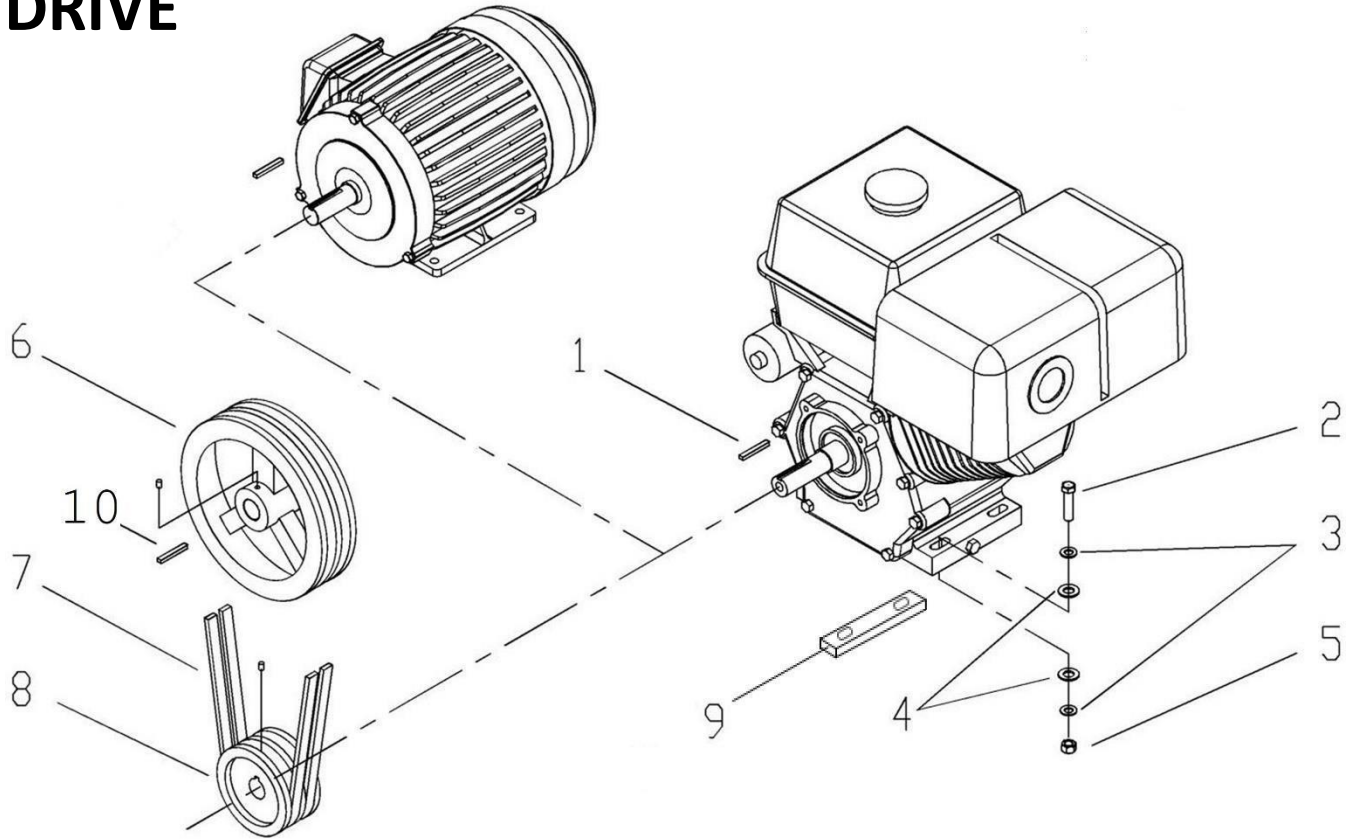

DRIVE

POWER ASSEY				GASOLINE		ELECTRIC		
#	SKU #	PART #	DESCRIPTION	5HP	8HP	1.5HP	2HP	3HP
1	N/A	432050	KEY 3/16 X 1-5/8	1	*	1	1	*
1	0200CC03TR	432340	KEY 1/4" X 1-7/8" - T202 - 432340	*	1	*	*	1
2	TOCD056200	701022	BOLT, HEX HD, 5/16 X 2" - 701022	4	*	*	*	*
2	TOCD038200	226250	HEX BOLT HD, GR5 3/8" X 2" - 226250 - T145- C158	*	4	*	*	*
2	TOCD056100	225980	HEX BOLT, 5/16-18 X 1 HX GR2 CP NC - 225980	*	*	4	*	*
2	TOCD038100	226210	HEX BOLT 3/8 X 1 - C138 - 226212	*	*	*	4	4
3	RNPX056GAL	174990	PLAIN WASHER, 5/16 ID X 3/4 OD FL ZP - 174990	8	*	8	8	8
3	RNPX038GAL	174986	PLAIN WASHER 3/8" - T112 - C139 - 174986 - 701032	*	8	*	*	*
4	RNPX012GAL	174470	PLAIN WASHER 1/2" - T105 - C172 - 174470 (GALVANIZED)	8	8	8	8	8
5	TCCS056GAL	227821	HEX LOCK NUT 5/16" - T148 - 227821	4	*	4	4	4
5	TCCS038GAL	227830	HEX LOCK NUT 3/8" - 227830 - T114 - C142	*	4	*	*	*
6	N/A	496160	PULLEY, 2AK104 X 3/4 (INDLUDES SET SCREW)	1	1	1	1	1
7	0000BNA37C	702024-A	BELT-V A-37C - 702024-A (FOR NEW GEARBOX)	2	2	*	*	*
7	0000BNA40	702024	BELT-V A40 702024 - 236668 (FOR OLD GEARBOX)	2	2	2	2	2
7	SM00156EXT	701029	RETAINING OMEGA RING - 1-15/16" - 701029 - C151	*	*	2	2	2
7	0000BNA44	702013	BELT-V A44 - 702013 - 239592	*	*	2	2	2
8	POFG3340342R	702025	PULLEY ENGINE 2AK39 X 3/4" - 407790 - T154-1 - 702025	1	*	*	*	*
8	POFG3341002R	702010	PULLEY 3-3/4" CAL 1" X 2 GROOVES (2AK39X1) - 430990 - 702010 - T154	*	1	*	*	*
8	POFG4140582R	702026	PULLEY 4-1/4" CAL 5/8" X 2 GROOVES - 702026	*	*	1	*	*
8	POFG4140782R	702095	PULLEY 4-1/4" CAL 7/8" X 2 GROOVES - 702095	*	*	*	1	*
8	POFG4141182R	702011	PULLEY 4-1/4" CAL 1-1/8" 2 GROOVE 702011	*	*	*	*	1
9	N/A	702186	ENGINE SPACER 3/8X1X4	2	*	*	*	*
10	N/A	432050	KEY 3/16 X 1-5/8	1	1	1	1	1