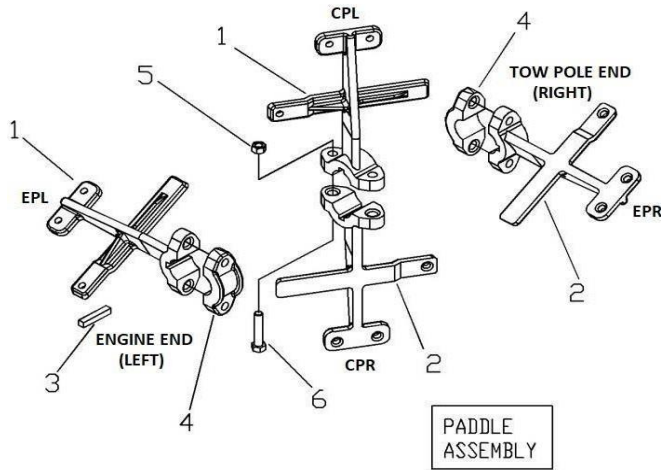

PADDLE ASSEMBLY

6P

PADDLE ASSEY H6P					
#	SKU #	PART #	DESCRIPTION	6P	8P
1	0218FG01AS	096019	END PADDLE & CENTRAL PADDLE LEFT 4S/6P/MM6P - T571 - 096019	2	N/A
2	0218FG03AS	096018	END PADDLE & CENTRAL PADDLE RIGHT MM6P - T574 - 096018	2	N/A
3	0220CC2BX	T708	KEY, 3/8" X 1-5/8" - T708	4	N/A
*3	1000CC01ED	701013	KEY 3/8" X 1-3/4" - 701013 - T572 (OLD DIMENSTIONS)	4	N/A
4	0218FG02AS	096010	CAP PADDLE 4S-10S/MMP (R3) T573 - 096010	2	N/A
5	TCCS012GAL	227854	HEX LOCK NUT 1/2" - T106 - 227854 - C304	6	N/A
6	TOCD012300	226711	HEX BOLT HD 1/2" X 3" - 226711 - T481	6	N/A
RUBBER BLADE KIT H6P					
7	0200HN01AS	190970	WIPER 4S/10S, MMP-35 (R5) - T577 - 190970	4	N/A
8	0218LA01AS	496290	BLADE, 4S-10S/MMP, TOP (R2) - T579 - 436290 - 496290	8	N/A
9	0218LA02AS	436320	BLADE, 4S-6SR/MMP, SIDE (R2) - T580 - 436320	2	N/A
10	0218HN01AS	192680	WIPER 4S-6SR, MMP (R4) - T578 - 192680	2	N/A
11	0218LA03AS	436310	BLADE, 4S-6SR/MMP, SIDE (R1) - T581 - 436310	2	N/A
12	RNPX038GAL	174986	PLAIN WASHER 3/8" - T112 - C139 - 174986 - 701032 - C140	44	N/A
13	TCCS038GAL	227830	HEX LOCK NUT 3/8" - 227830 - T114 - C142	18	N/A
14	TOCD038200	226250	HEX BOLT HD, GR5 3/8" X 2" - 226250 - T145- C158	4	N/A
15	TOCD038112	226230	HEX BOLT 3/8" X 1-1/2" - T176 - C141 - 226230	16	N/A
21	N/A	609802	RUBBER BLADE KIT 4S & 6S/P	1	N/A
STEEL BLADE KIT H6P					
16	0218PL01AS	436280	BLADE, 4S-6S/MM6P TOP (R3) - T575 - 436280	4	N/A
17	0218PL02AS	436300	BLADE 4S-6SR/MM6P SIDE (R1) - T576 - 436300	2	N/A
18	RNPX038GAL	174986	PLAIN WASHER 3/8" - T112 - C139 - 174986 - 701032 - C140	24	N/A
19	TCCS038GAL	227830	HEX LOCK NUT 3/8" - 227830 - T114 - C142	12	N/A
20	TOCD038112	226230	HEX BOLT 3/8" X 1-1/2" - T176 - C141 - 226230	12	N/A
22	N/A	610550	PADDLE KIT, 4-6S/MM6P	1	N/A